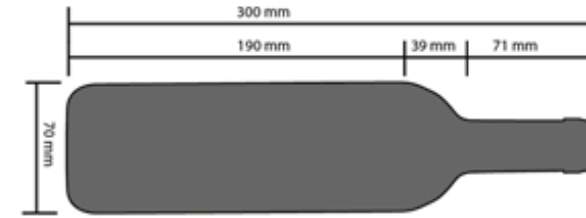

Bottle loading plan

DUNAVOX SOUL-25
DAVS-25.63DB, DSS

Standard 750mL Bordeaux bottle